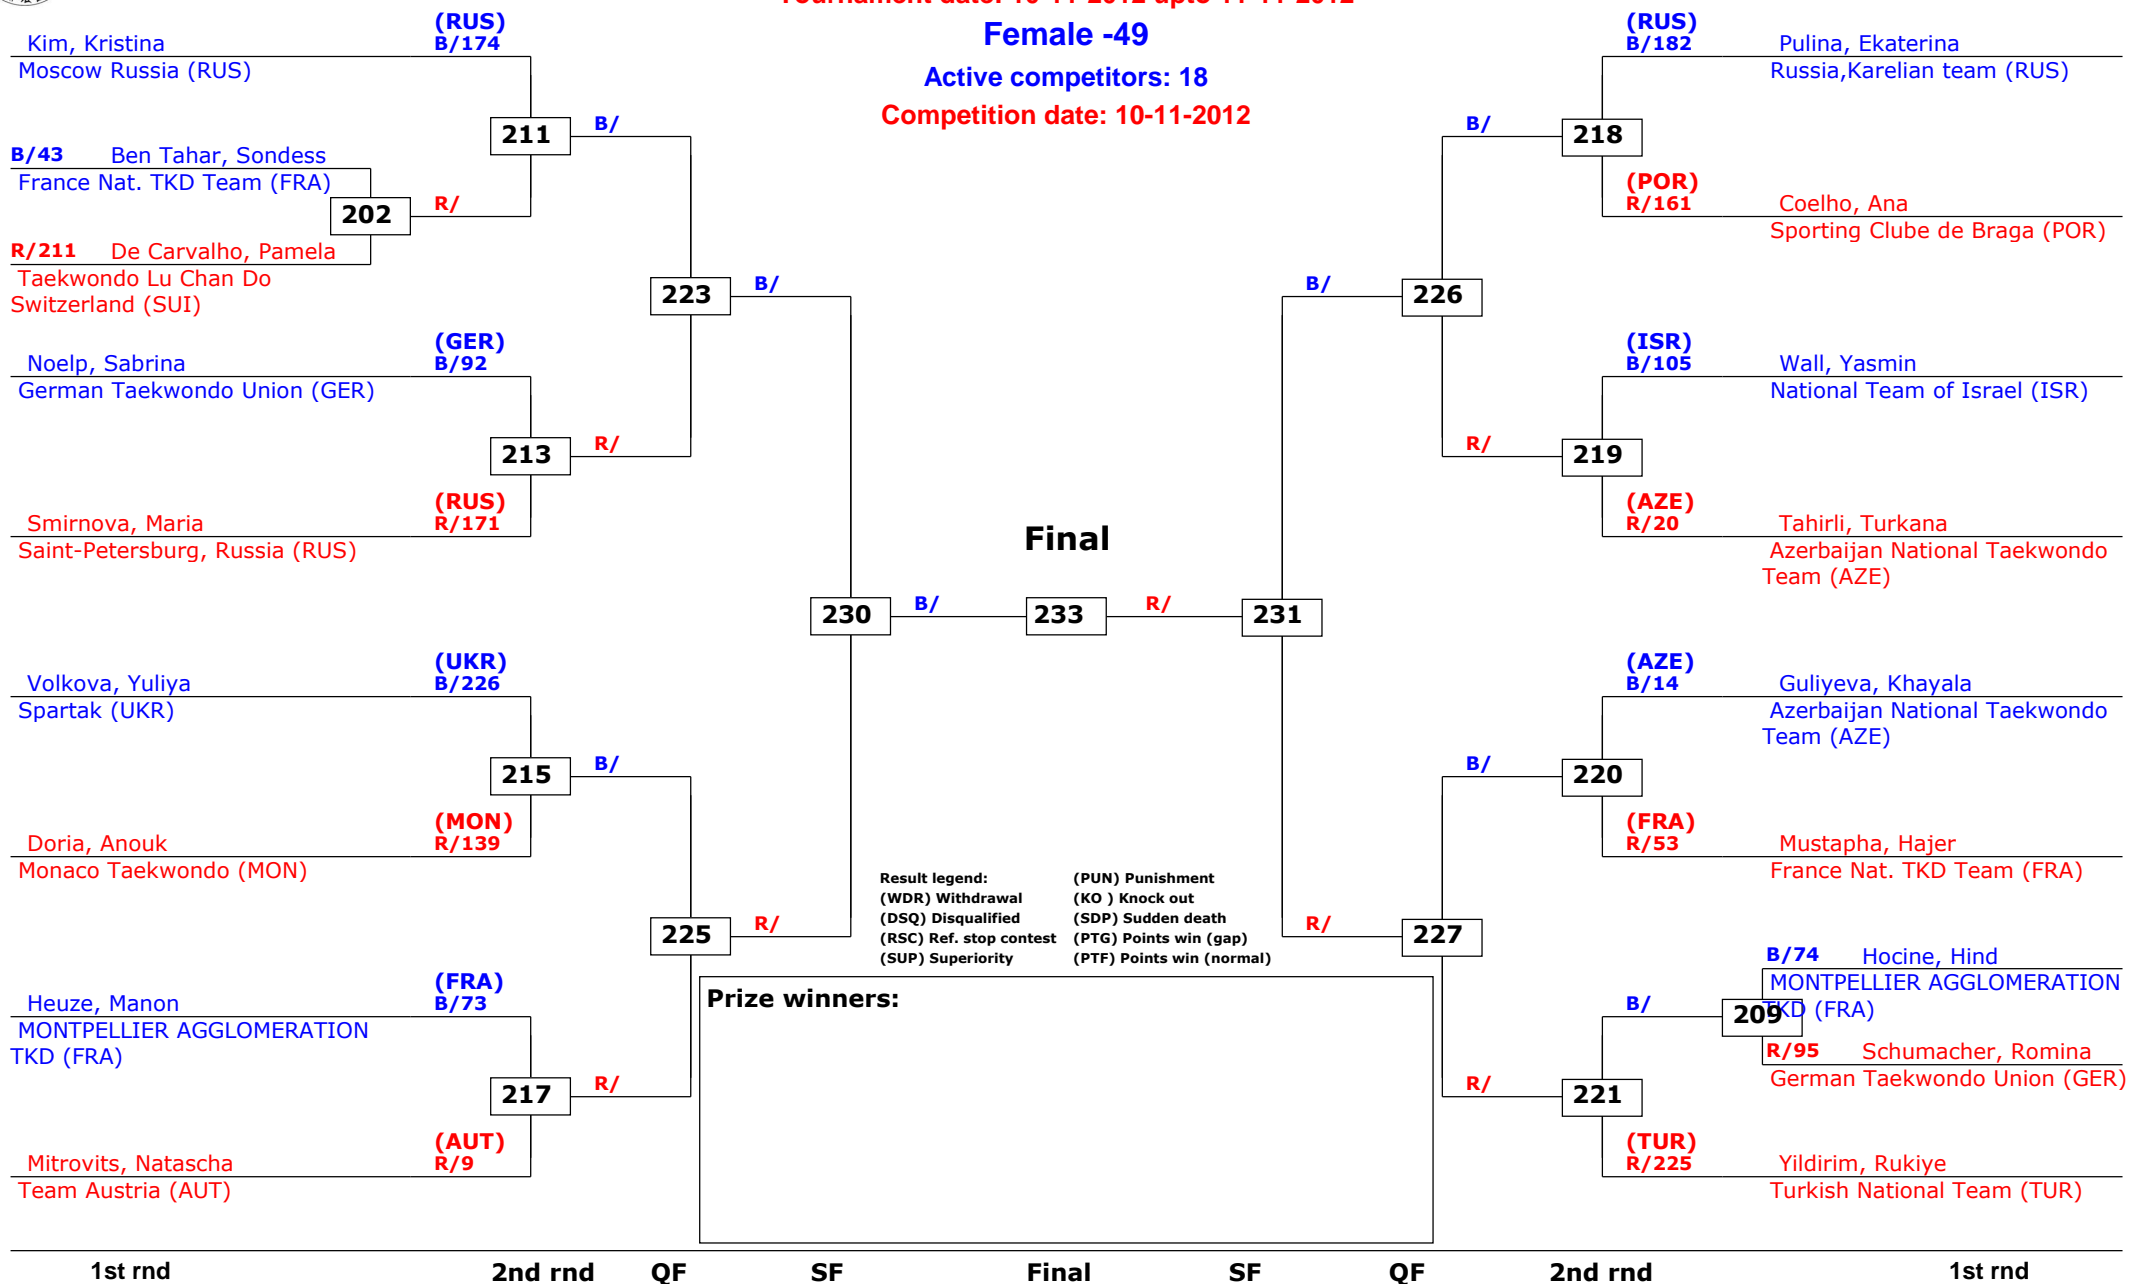

Swiss Open 2012

Lausanne, Switzerland

Tournament date: 10-11-2012 upto 11-11-2012

Male -58

Active competitors: 36

Competition date: 10-11-2012

1st rnd 2nd rnd 3rd rnd QF SF QF 3rd rnd 2nd rnd 1st rnd

IMPORTANT: PLEASE NOTE!
Due to the no. of contestants, round 2 upto the final are shown on schema page 3. If your competitor reaches round 2, check only page 3 for the rest of his/her fights.

Tournament date: 10-11-2012 upto 11-11-2012

Male -80

Active competitors: 29

Competition date: 10-11-2012

Swiss Open 2012

Lausanne, Switzerland

Tournament date: 10-11-2012 upto 11-11-2012

Female -49

Active competitors: 18

Competition date: 10-11-2012

Swiss Open 2012

Lausanne, Switzerland

Tournament date: 10-11-2012 upto 11-11-2012

Female -67

Active competitors: 17

Competition date: 10-11-2012

Result legend:

(WDR) Withdrawal	(PUN) Punishment
(DSQ) Disqualified	(KO) Knock out
(RSC) Ref. stop contest	(SDP) Sudden death
(SUP) Superiority	(PTG) Points win (gap)
	(PTF) Points win (normal)