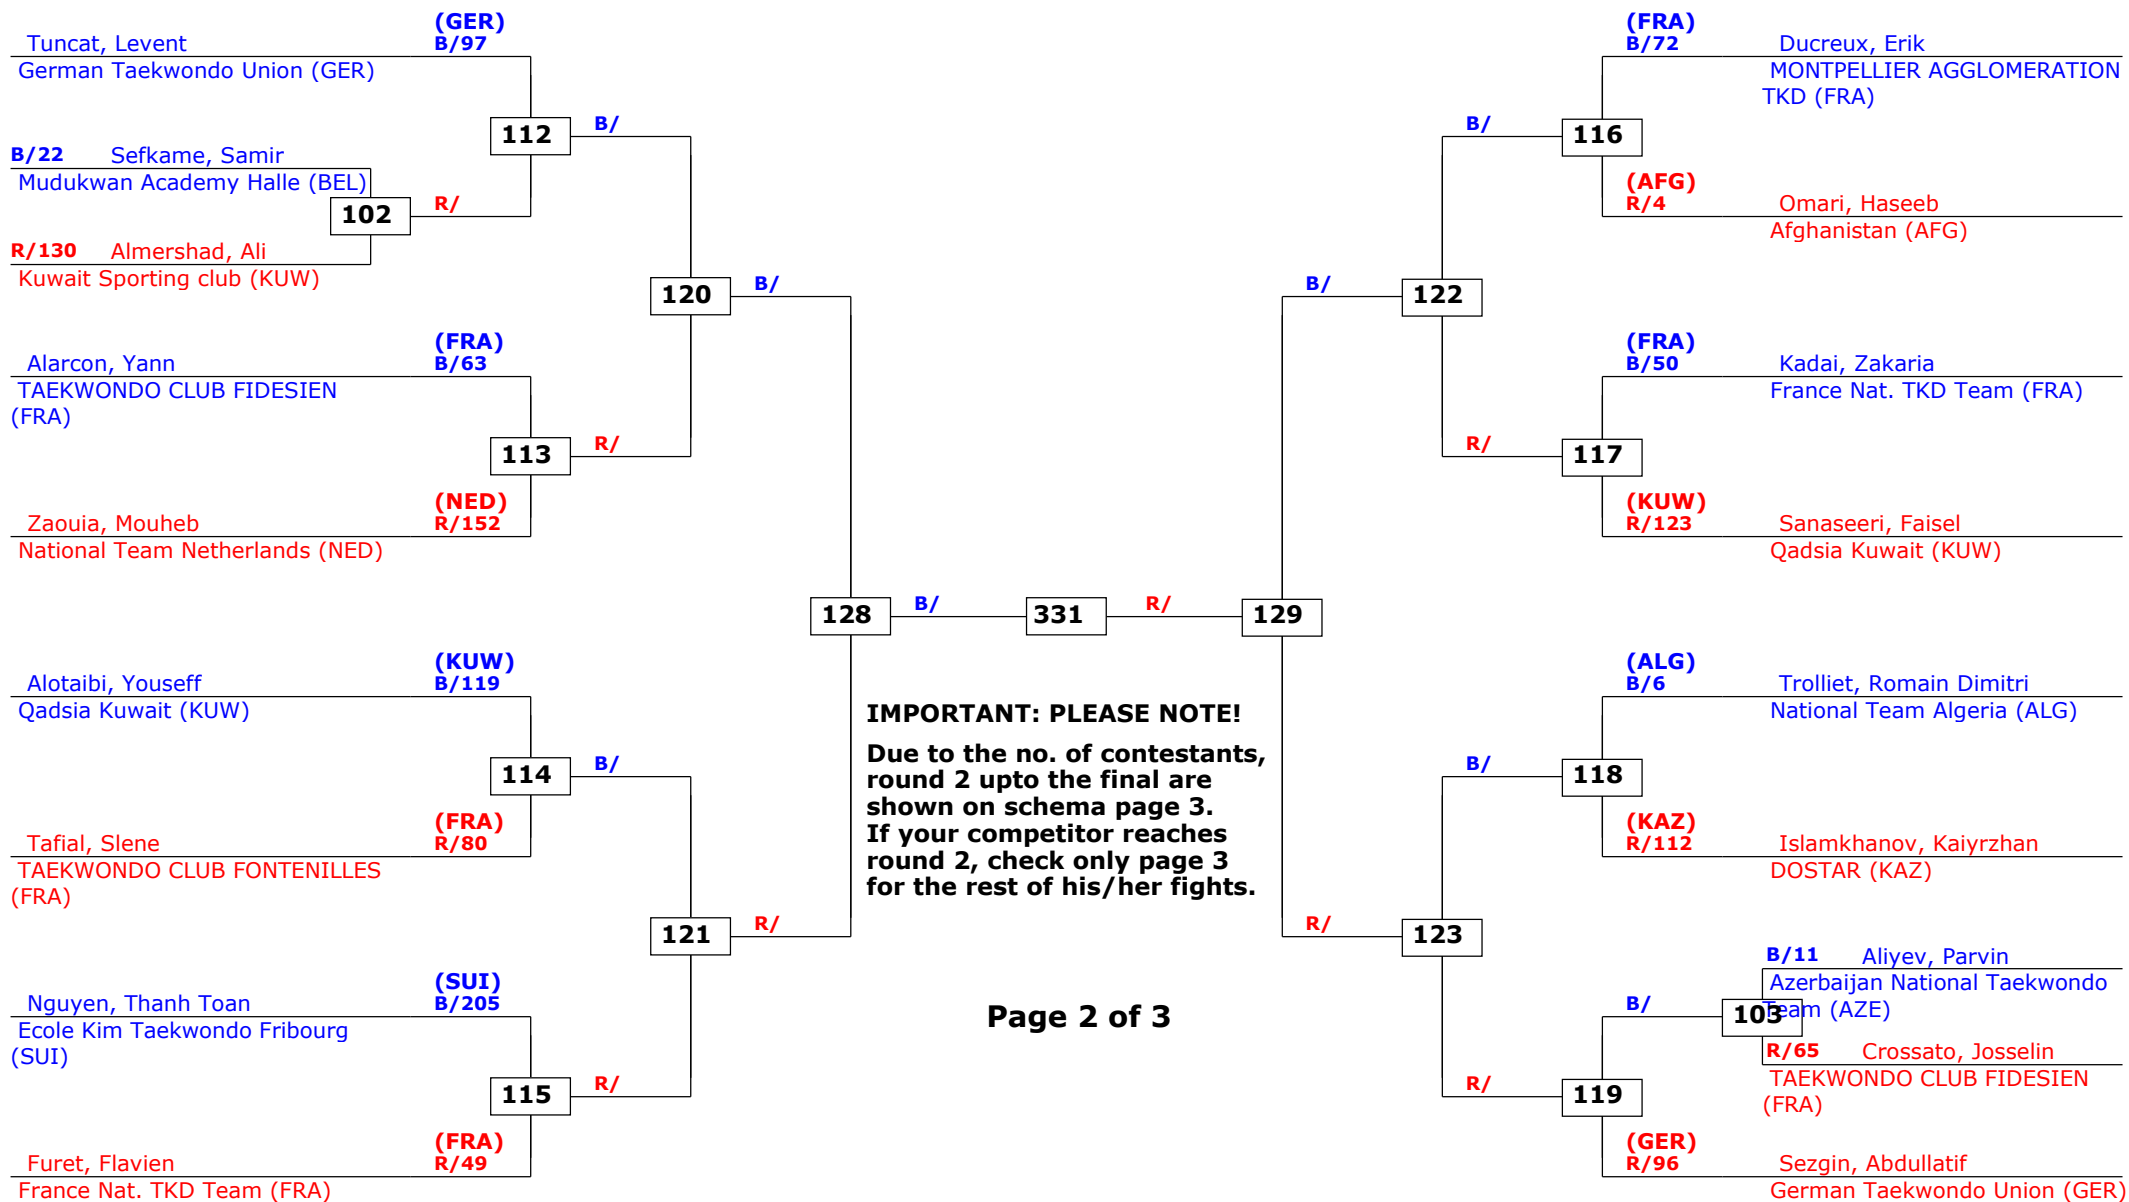

Swiss Open 2012

Lausanne, Switzerland

Tournament date: 10-11-2012 upto 11-11-2012

Male -58

Active competitors: 36

Competition date: 10-11-2012

1st rnd 2nd rnd 3rd rnd QF SF QF 3rd rnd 2nd rnd 1st rnd

IMPORTANT: PLEASE NOTE!
Due to the no. of contestants, round 2 upto the final are shown on schema page 3. If your competitor reaches round 2, check only page 3 for the rest of his/her fights.

Swiss Open 2012

Lausanne, Switzerland

Tournament date: 10-11-2012 upto 11-11-2012

Male -58

Active competitors: 0

Competition date: 10-11-2012

Swiss Open 2012

Lausanne, Switzerland

Result legend:

(WDR) Withdrawal	(PUN) Punishment
(DSQ) Disqualified	(KO) Knock out
(RSC) Ref. stop contest	(SDP) Sudden death
(SUP) Superiority	(PTG) Points win (gap)
	(PTF) Points win (normal)