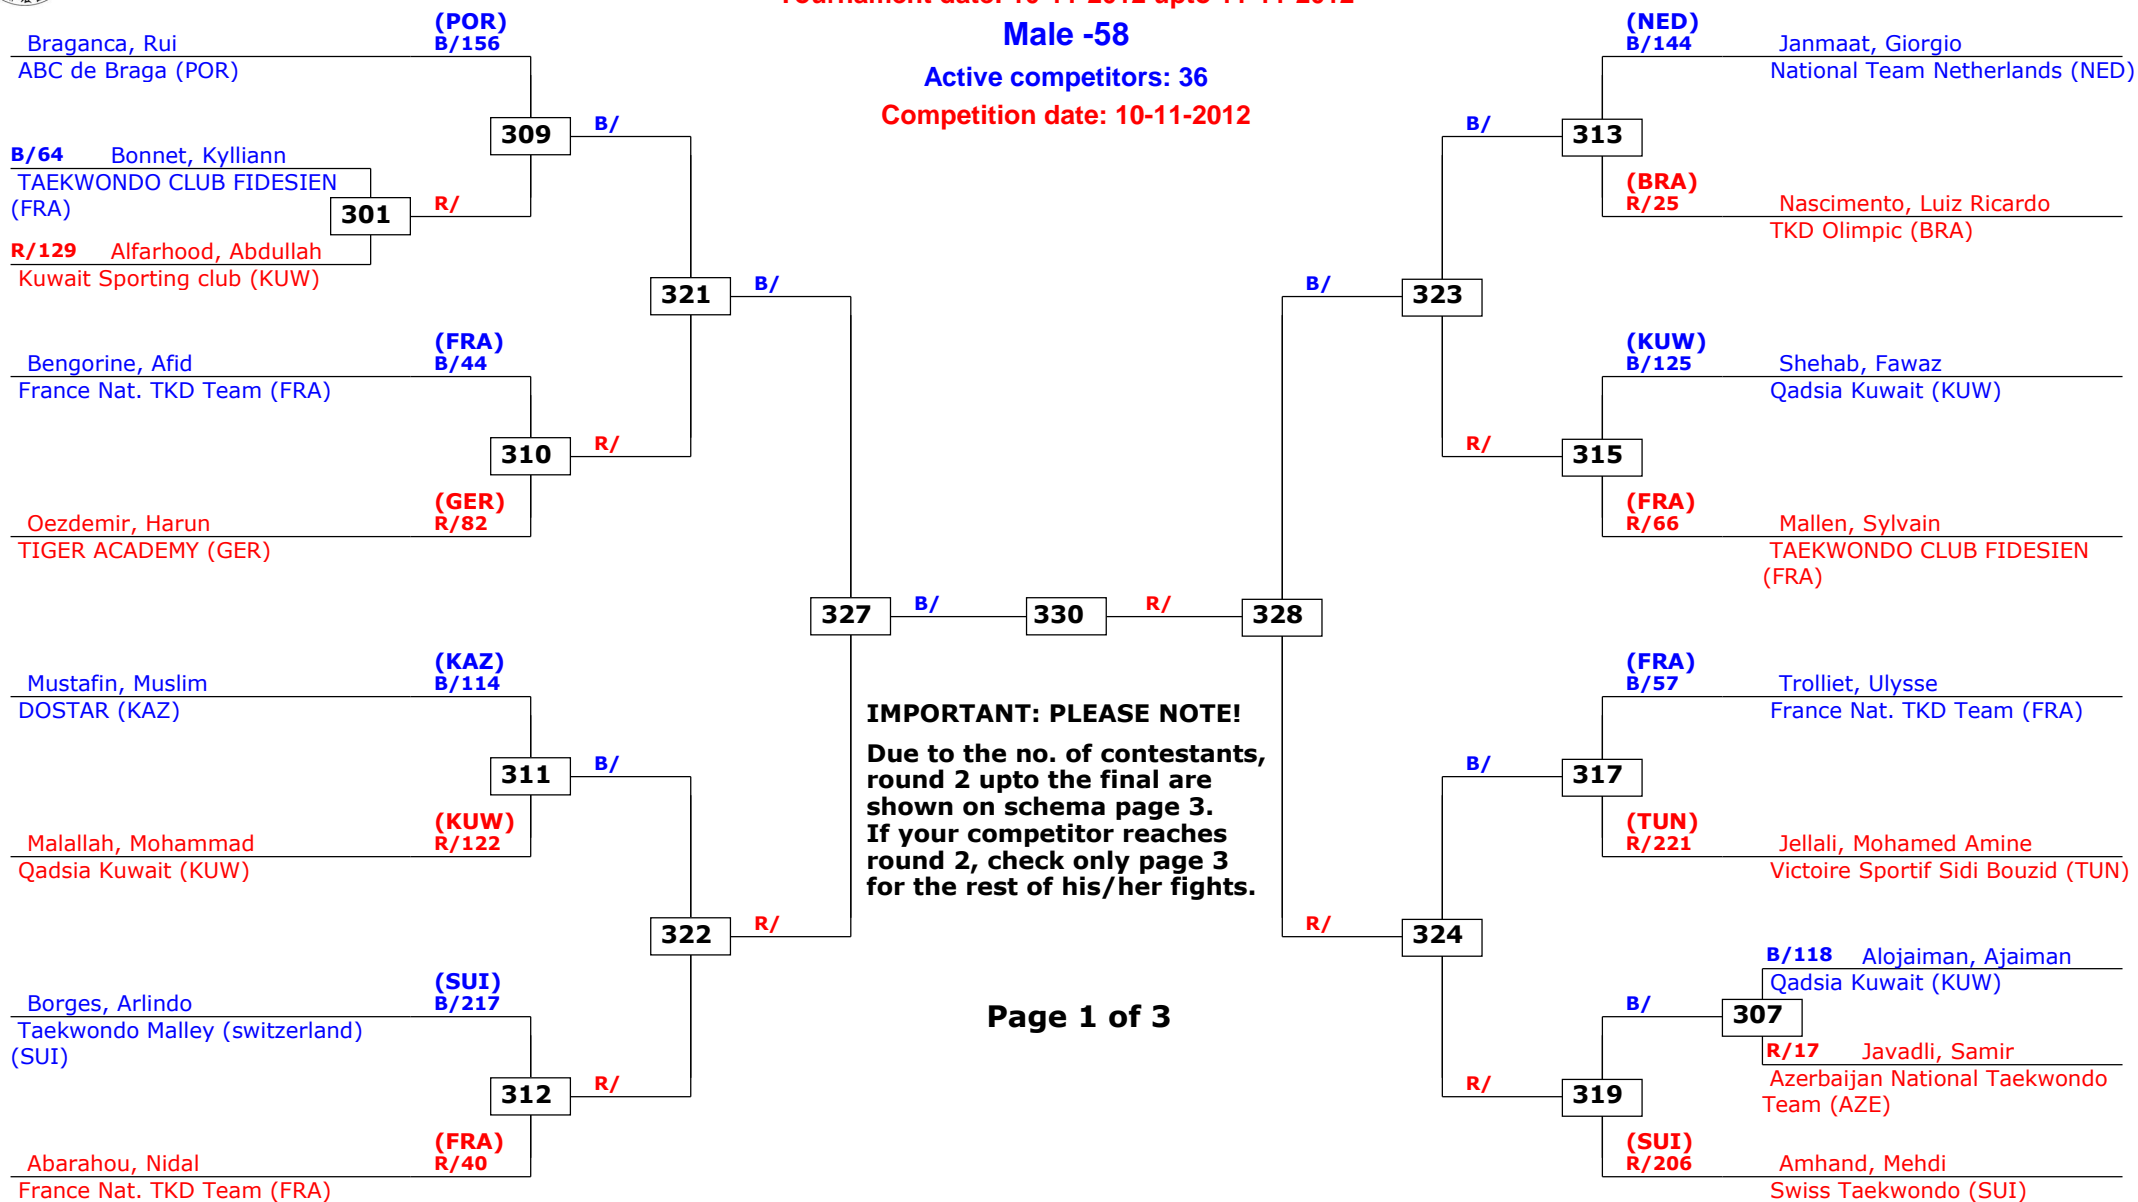

Swiss Open 2012

Lausanne, Switzerland

Tournament date: 10-11-2012 upto 11-11-2012

Male -58

Active competitors: 36

Competition date: 10-11-2012

1st rnd 2nd rnd 3rd rnd QF SF QF 3rd rnd 2nd rnd 1st rnd

IMPORTANT: PLEASE NOTE!
Due to the no. of contestants, round 2 upto the final are shown on schema page 3. If your competitor reaches round 2, check only page 3 for the rest of his/her fights.

Swiss Open 2012

Lausanne, Switzerland

Tournament date: 10-11-2012 upto 11-11-2012

Male -58

Active competitors: 0

Competition date: 10-11-2012

Swiss Open 2012

Lausanne, Switzerland

Result legend:

(WDR) Withdrawal	(PUN) Punishment
(DSQ) Disqualified	(KO) Knock out
(RSC) Ref. stop contest	(SDP) Sudden death
(SUP) Superiority	(PTG) Points win (gap)
	(PTF) Points win (normal)