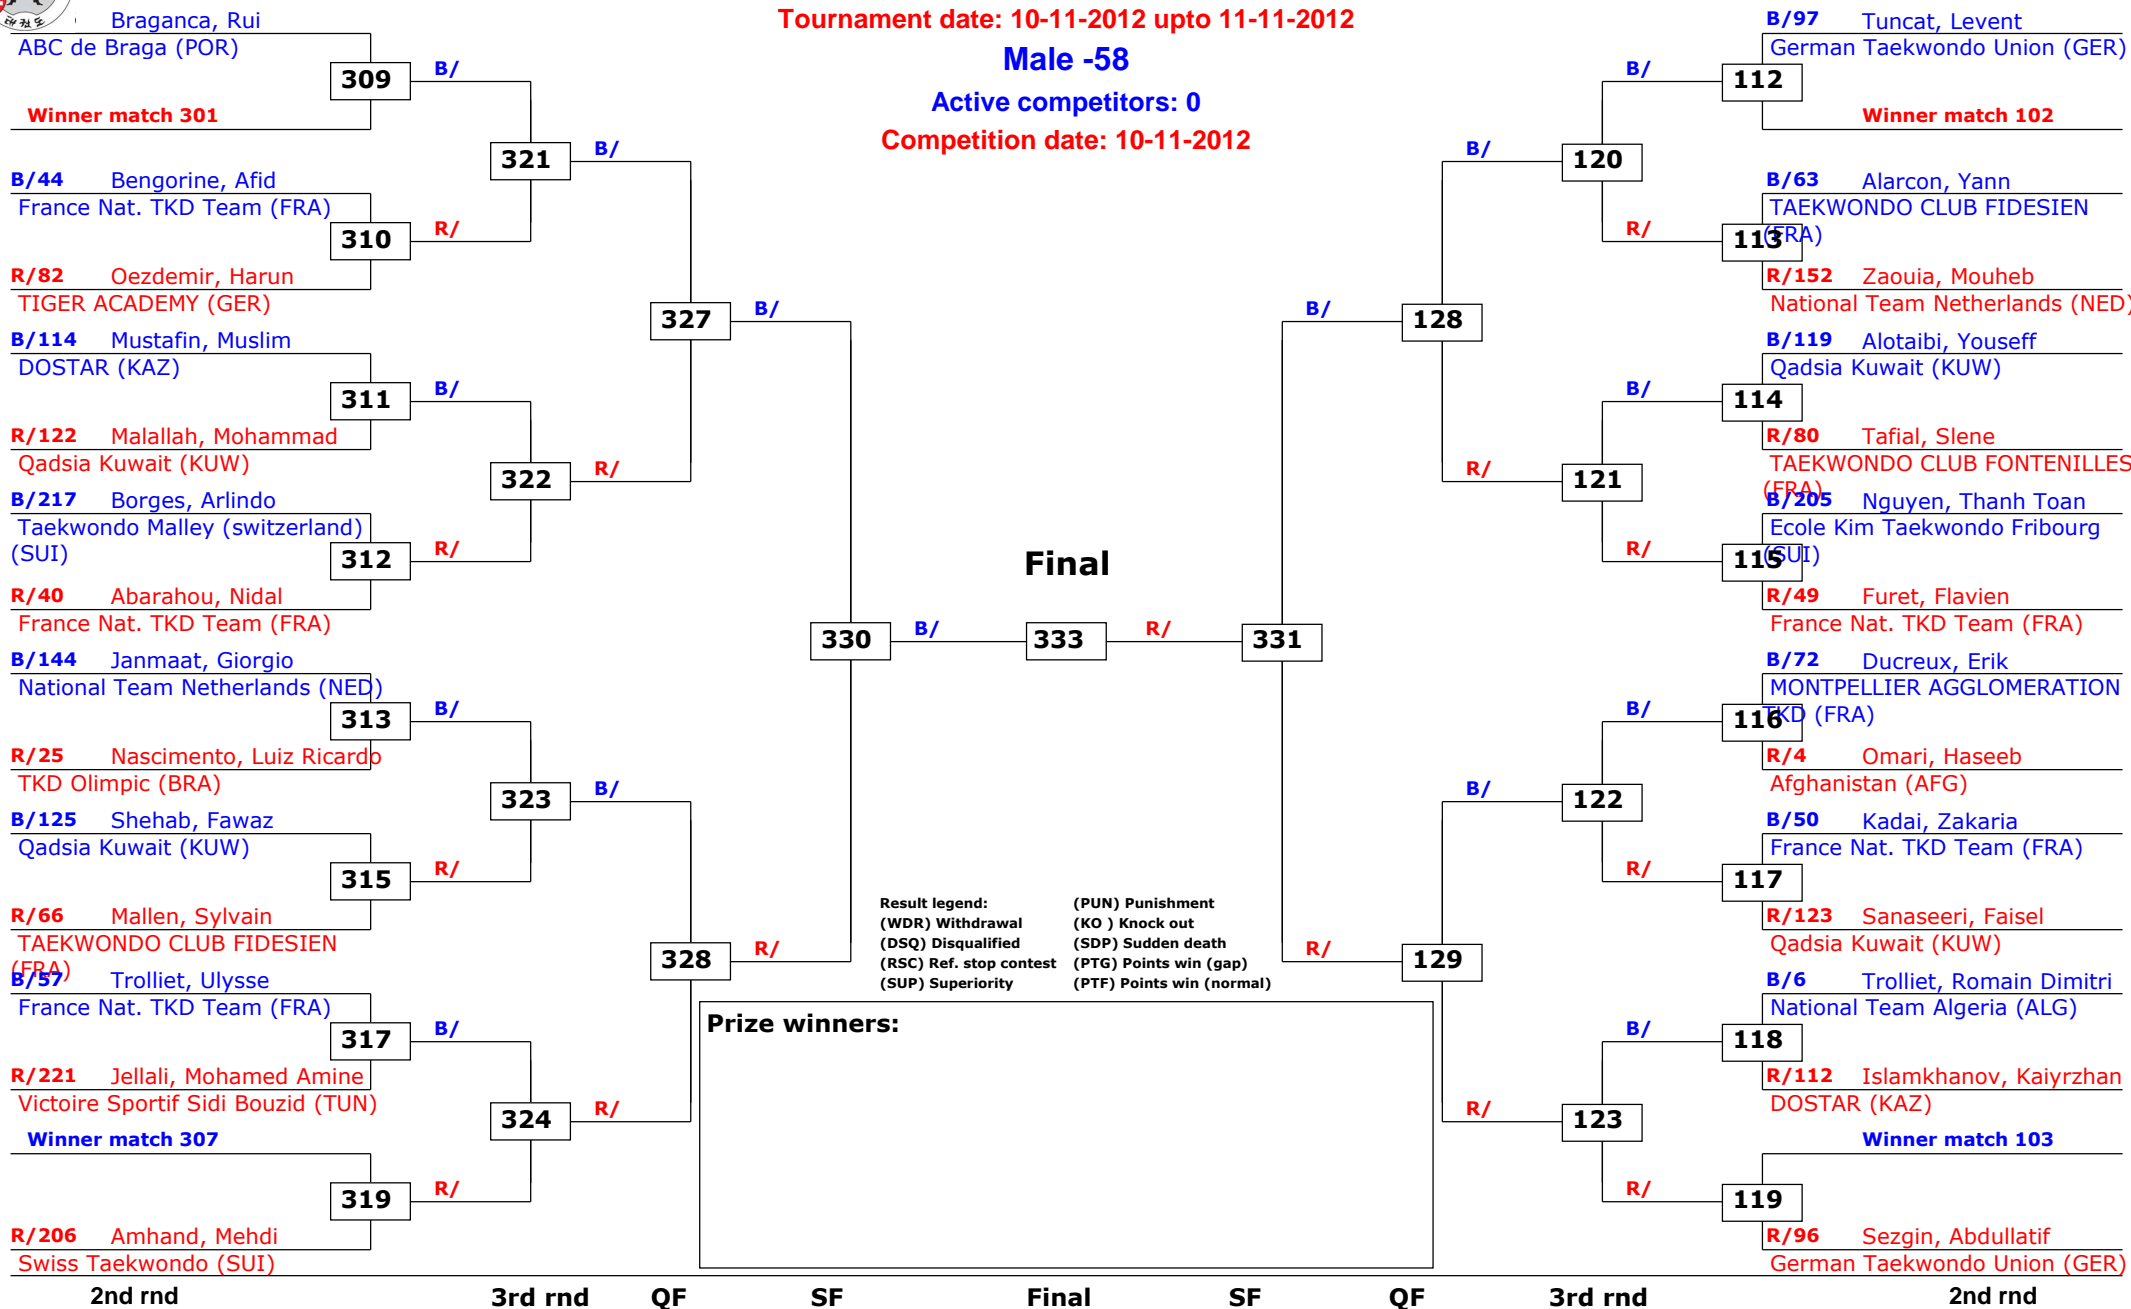

Swiss Open 2012

Lausanne, Switzerland

Tournament date: 10-11-2012 upto 11-11-2012

Male -58

Active competitors: 36

Competition date: 10-11-2012

1st rnd 2nd rnd 3rd rnd QF SF QF 3rd rnd 2nd rnd 1st rnd

IMPORTANT: PLEASE NOTE!
Due to the no. of contestants, round 2 upto the final are shown on schema page 3. If your competitor reaches round 2, check only page 3 for the rest of his/her fights.

Swiss Open 2012

Lausanne, Switzerland

Tournament date: 10-11-2012 upto 11-11-2012

Male -58

Active competitors: 0

Competition date: 10-11-2012

Swiss Open 2012

Lausanne, Switzerland

Tournament date: 10-11-2012 upto 11-11-2012

Male -80

Active competitors: 29

Competition date: 10-11-2012

Swiss Open 2012

Lausanne, Switzerland

Tournament date: 10-11-2012 upto 11-11-2012

Female -49

Result legend:

(WDR) Withdrawal	(PUN) Punishment
(DSQ) Disqualified	(KO) Knock out
(RSC) Ref. stop contest	(SDP) Sudden death
(SUP) Superiority	(PTG) Points win (gap)
	(PTF) Points win (normal)