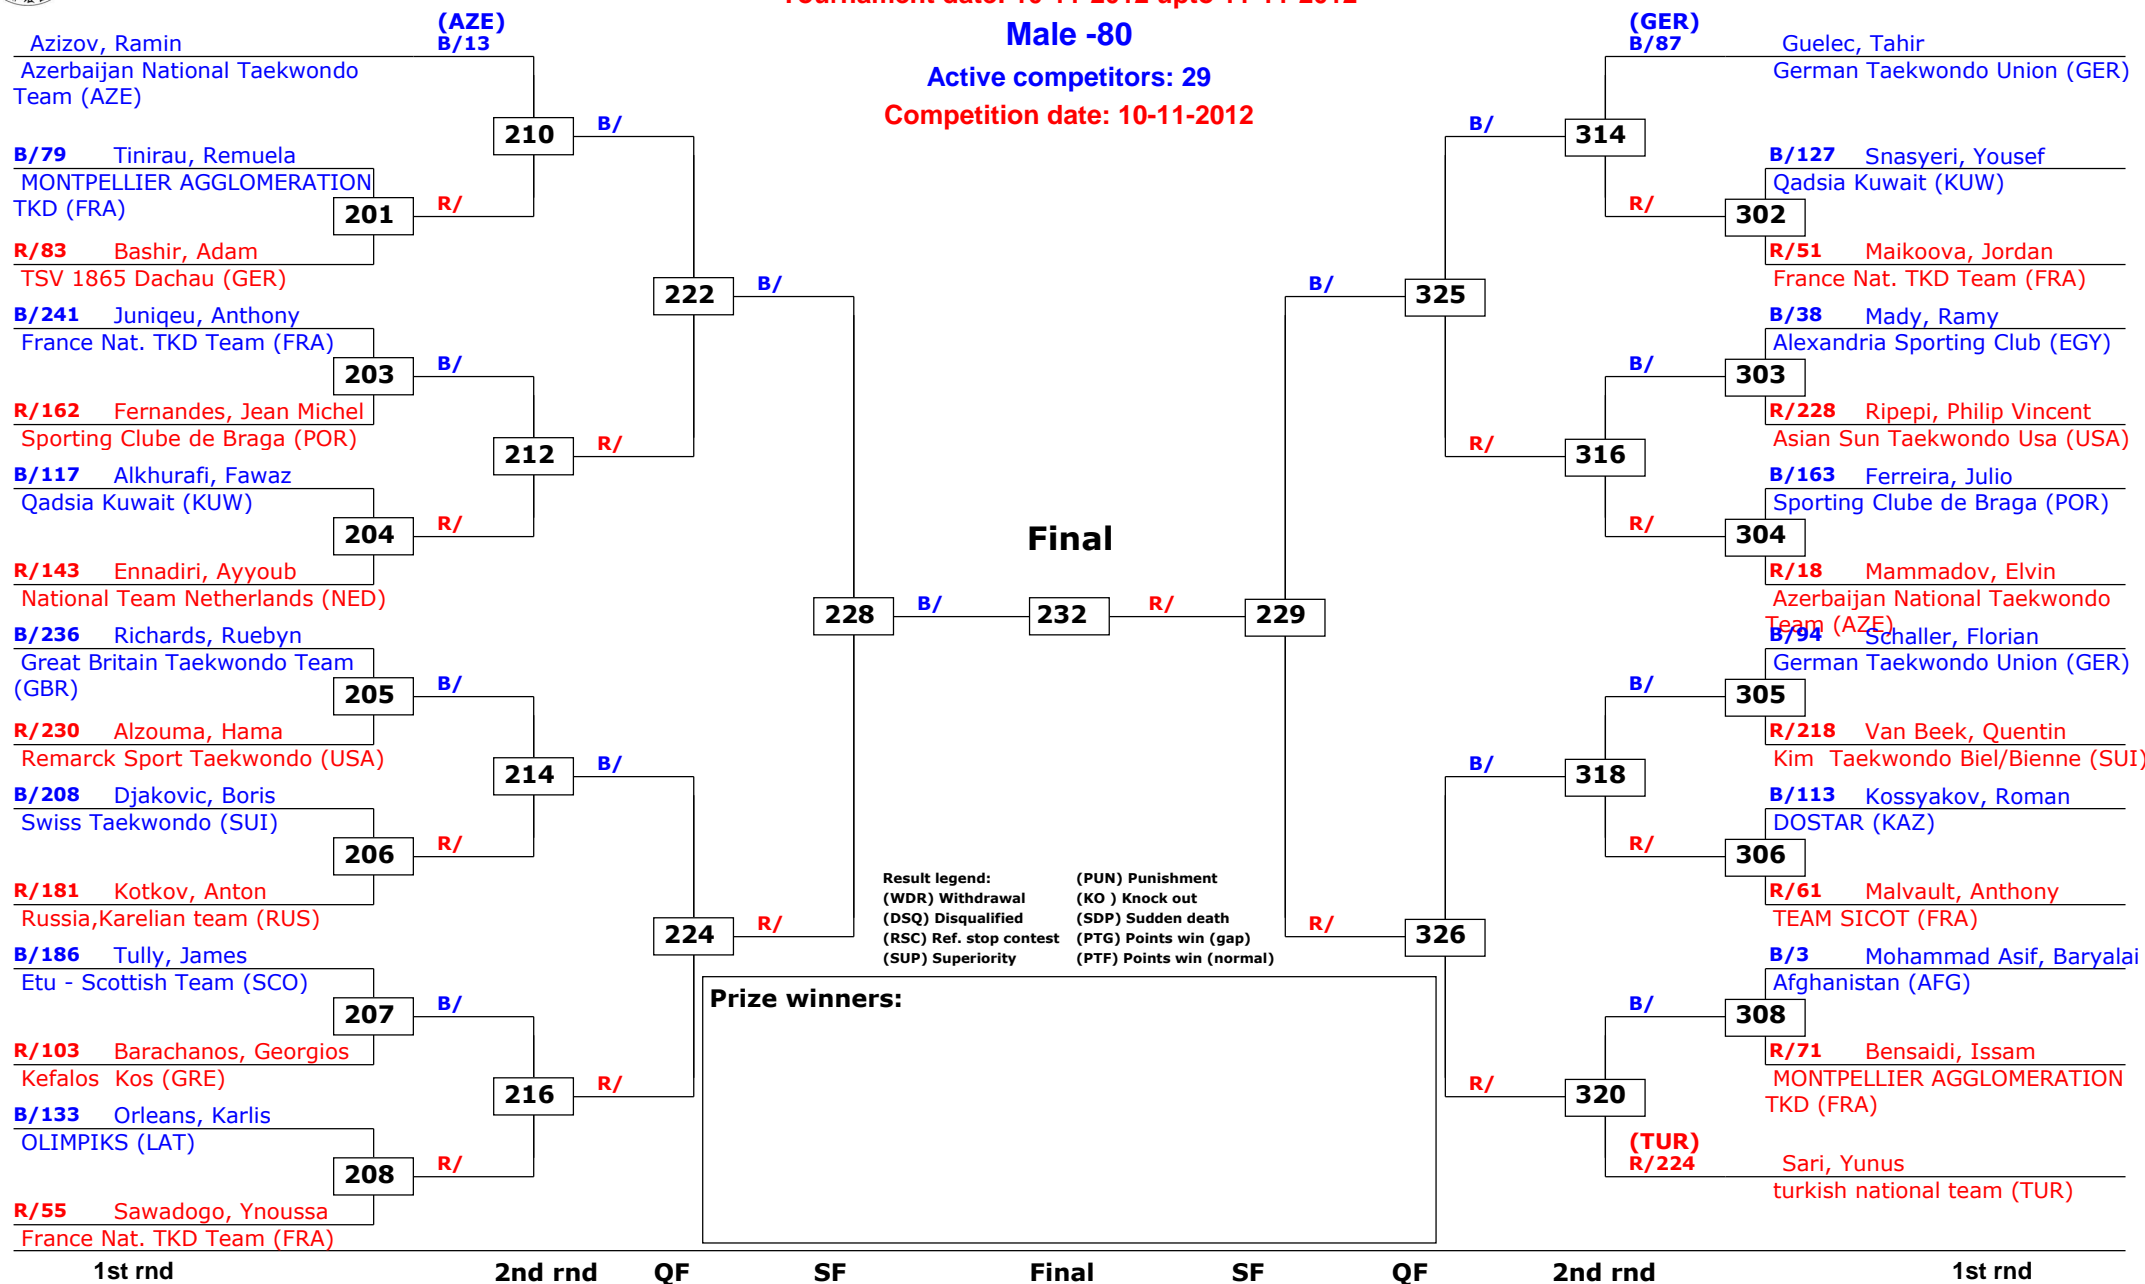

Swiss Open 2012

Lausanne, Switzerland

Tournament date: 10-11-2012 upto 11-11-2012

Male -58

Active competitors: 36

Competition date: 10-11-2012

1st rnd 2nd rnd 3rd rnd QF SF QF 3rd rnd 2nd rnd 1st rnd

IMPORTANT: PLEASE NOTE!
Due to the no. of contestants, round 2 upto the final are shown on schema page 3. If your competitor reaches round 2, check only page 3 for the rest of his/her fights.

Swiss Open 2012

Lausanne, Switzerland

Tournament date: 10-11-2012 upto 11-11-2012

Male -58

Active competitors: 0

Competition date: 10-11-2012

Swiss Open 2012

Lausanne, Switzerland

Tournament date: 10-11-2012 upto 11-11-2012

Male -80

Active competitors: 29

Competition date: 10-11-2012

Swiss Open 2012

Lausanne, Switzerland

Tournament date: 10-11-2012 upto 11-11-2012

Female -49

Result legend:

(WDR) Withdrawal	(PUN) Punishment
(DSQ) Disqualified	(KO) Knock out
(RSC) Ref. stop contest	(SDP) Sudden death
(SUP) Superiority	(PTG) Points win (gap)
	(PTF) Points win (normal)