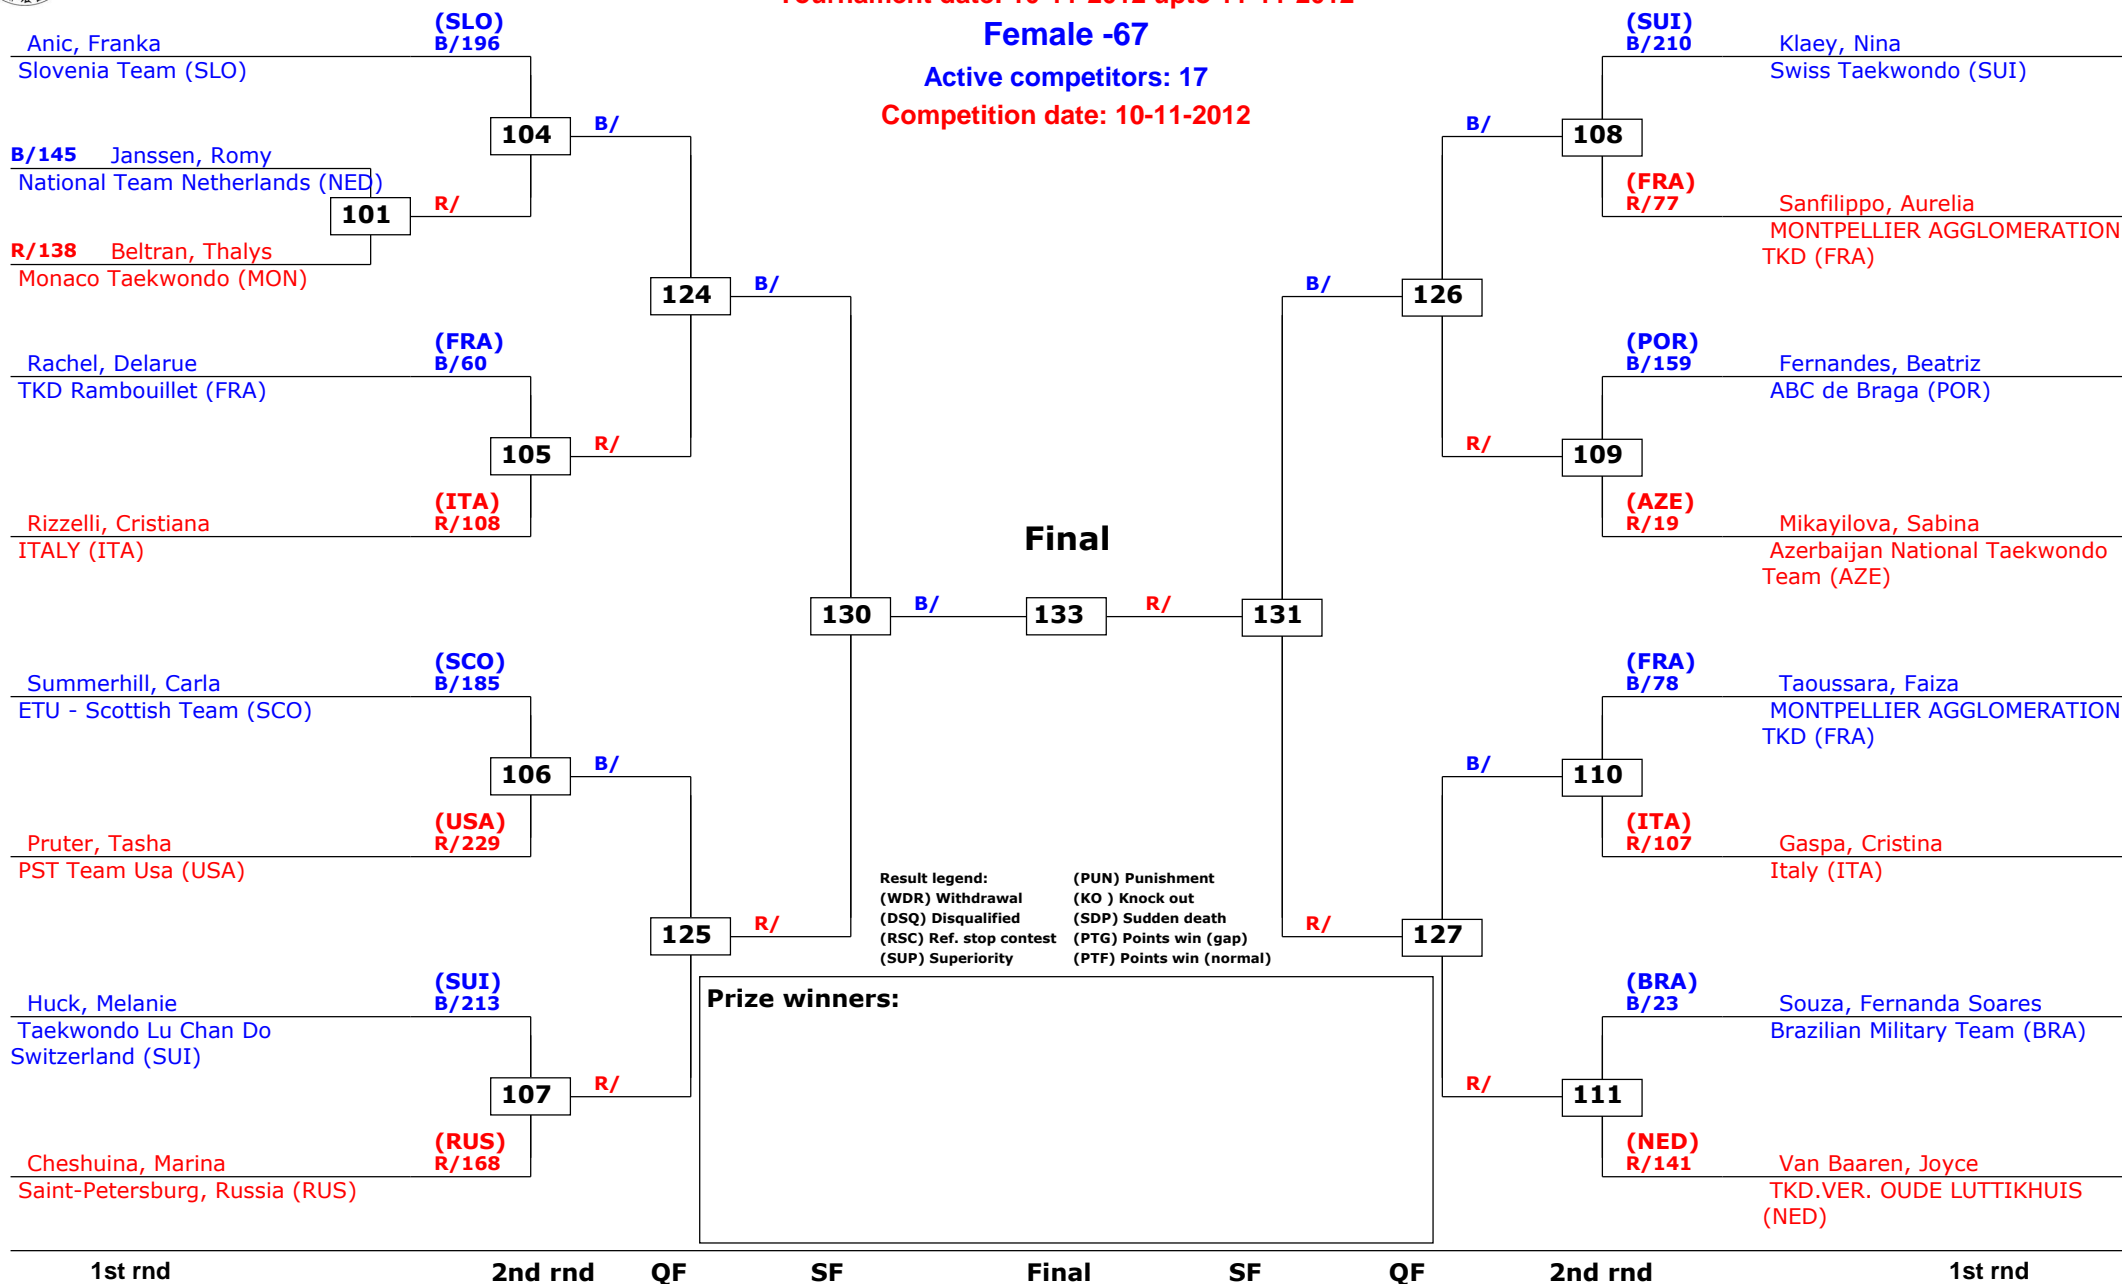

Swiss Open 2012

Lausanne, Switzerland

Tournament date: 10-11-2012 upto 11-11-2012

Male -58

Active competitors: 36

Competition date: 10-11-2012

1st rnd 2nd rnd 3rd rnd QF SF QF 3rd rnd 2nd rnd 1st rnd

IMPORTANT: PLEASE NOTE!
Due to the no. of contestants, round 2 upto the final are shown on schema page 3. If your competitor reaches round 2, check only page 3 for the rest of his/her fights.

Tournament date: 10-11-2012 upto 11-11-2012

Male -80

Active competitors: 29

Competition date: 10-11-2012

Swiss Open 2012

Lausanne, Switzerland

Tournament date: 10-11-2012 upto 11-11-2012

Female -49

Active competitors: 18

Competition date: 10-11-2012

Swiss Open 2012

Lausanne, Switzerland

Tournament date: 10-11-2012 upto 11-11-2012

Female -67

Active competitors: 17

Competition date: 10-11-2012

Result legend:

(WDR) Withdrawal	(PUN) Punishment
(DSQ) Disqualified	(KO) Knock out
(RSC) Ref. stop contest	(SDP) Sudden death
(SUP) Superiority	(PTG) Points win (gap)
	(PTF) Points win (normal)